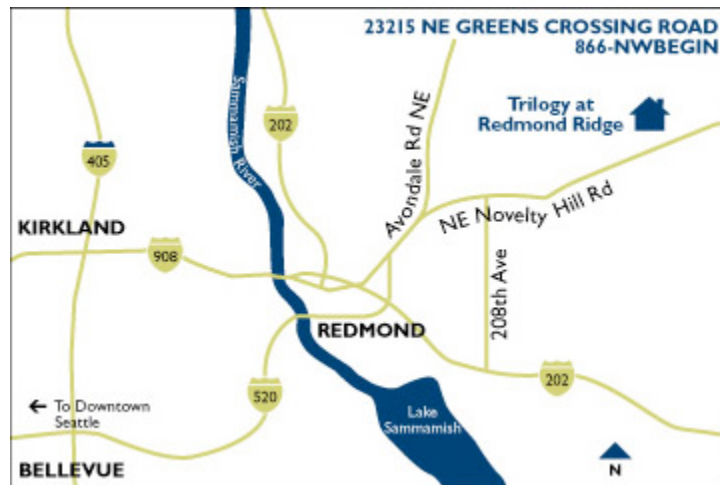

Cascade Club
Trilogy @ Redmond Ridge
23225 NE Greens Crossing Rd
Redmond, WA 98053
(425) 216-1355

DIRECTIONS:

North

Travel on 520 until it ends in Redmond and becomes Avondale Road.
Continue one mile on Avondale Road to Novelty Hill Road (stoplight) turn Right .
Drive 3 1/2 miles to Trilogy Parkway.... turn Left. (You can see the golf course and an entry waterfall)
Go 1/4 mile to the round about (Greens Crossing Road) ... Turn Left.
You will see the Cascade Club on your left after making the turn.

South

Travel on 405 to the 124th exit in Kirkland (Totem Lake). Head east until you come to Avondale Road
Turn right and continue to Novelty Hill Road (stoplight). Turn Left.
Drive 3 1/2 miles to Trilogy Parkway.... turn Left. (You can see the golf course and an entry waterfall)
Go 1/4 mile to the round about (Greens Crossing Road) ... turn Left.
You will see the Cascade Club on your left after making the turn.